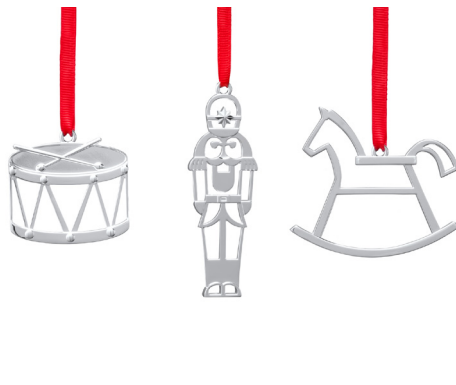

**MT1637 ANNUAL ORNAMENT 2022**  
Silver Plate / Gold Plate  
4" L x 4" H  
RETAIL: \$35.00 | UPC: 672275009721

**MT1636 ANNUAL SNOWFLAKE ORNAMENT 2022**  
Silver Plate / Gold Plate  
3" L x 4" H  
RETAIL: \$30.00 | UPC: 6722750097142

**MT1644 OUR FIRST CHRISTMAS TOGETHER 2022**  
Silver Plate / Gold Plate  
2.75" L x 2.75" H  
RETAIL: \$30.00 | UPC: 672275009738

**MT1627 BABY'S FIRST CHRISTMAS 2022**  
Silver Plate / Gold Plate  
3.75" L x 3.25" H  
RETAIL: \$30.00 | UPC: 672275009776

**MT1635 MINI ORNAMENTS ROCKING HORSE, NUTCRACKER AND DRUM**  
Silver Plate  
2" L x 2" H, 4" L x 1.3" H, 3.25" L x 2.8" H  
RETAIL: \$30.00 | UPC: 672275009707

**MT1631 THE HOLY FAMILY ORNAMENT**  
Silver Plate / Gold Plate  
1.5" L x 4.3" H  
RETAIL: \$30.00 | UPC: 672275009660

**MT1634 TWELVE DAYS OF CHRISTMAS ORNAMENT: FOUR CALLING BIRDS**  
Silver Plate / Gold Plate  
2.5" L x 4" H  
RETAIL: \$30.00 | UPC: 672275009691

**MT1633 TWELVE DAYS OF CHRISTMAS ORNAMENT: FIVE GOLDEN RINGS**  
Silver Plate / Gold Plate  
3" L x 4" H  
RETAIL: \$30.00 | UPC: 672275009684