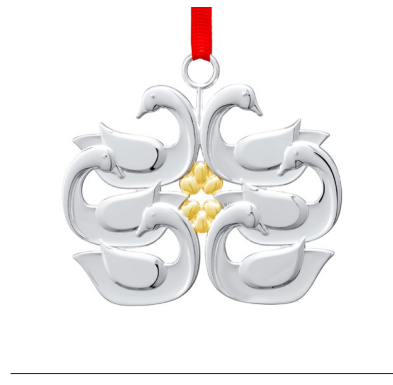

**MT1644 OUR FIRST CHRISTMAS TOGETHER 2022**  
Silver Plate / Gold Plate  
2.75" L x 2.75" H  
RETAIL: \$30.00 | UPC: 672275009738

**MT1627 BABY'S FIRST CHRISTMAS 2022**  
Silver Plate / Gold Plate  
3.75" L x 3.25" H  
RETAIL: \$30.00 | UPC: 672275009776

**MT1635 MINI ORNAMENTS ROCKING HORSE, NUTCRACKER AND DRUM**  
Silver Plate  
2" L x 2" H, 4" L x 1.3" H, 3.25" L x 2.8" H  
RETAIL: \$30.00 | UPC: 672275009707

**MT1631 THE HOLY FAMILY ORNAMENT**  
Silver Plate / Gold Plate  
1.5" L x 4.3" H  
RETAIL: \$30.00 | UPC: 672275009660

**MT1634 TWELVE DAYS OF CHRISTMAS ORNAMENT: FOUR CALLING BIRDS**  
Silver Plate / Gold Plate  
2.5" L x 4" H  
RETAIL: \$30.00 | UPC: 672275009691

**MT1633 TWELVE DAYS OF CHRISTMAS ORNAMENT: FIVE GOLDEN RINGS**  
Silver Plate / Gold Plate  
3" L x 4" H  
RETAIL: \$30.00 | UPC: 672275009684

**MT1632 TWELVE DAYS OF CHRISTMAS ORNAMENT: SIX GEESE A LAYING**  
Silver Plate / Gold Plate  
4" L x 2.5" H  
RETAIL: \$30.00 | UPC: 672275009677

---

**MT1630 SKATING PENGUIN SNOW GLOBE**

Acacia Wood / Silver-Plated Resin / Glass  
3.7" L x 5.25" H  
RETAIL: \$60.00 | UPC: 672275009653