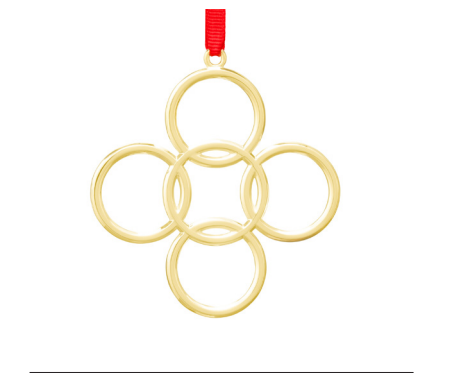

**MT1637 ANNUAL ORNAMENT 2022**  
Silver Plate / Gold Plate  
4" L x 4" H  
RETAIL: \$35.00 | UPC: 672275009721

**MT1636 ANNUAL SNOWFLAKE ORNAMENT 2022**  
Silver Plate / Gold Plate  
3" L x 4" H  
RETAIL: \$30.00 | UPC: 6722750097142

**MT1644 OUR FIRST CHRISTMAS TOGETHER 2022**  
Silver Plate / Gold Plate  
2.75" L x 2.75" H  
RETAIL: \$30.00 | UPC: 672275009738

**MT1627 BABY'S FIRST CHRISTMAS 2022**  
Silver Plate / Gold Plate  
3.75" L x 3.25" H  
RETAIL: \$30.00 | UPC: 672275009776

**MT1635 MINI ORNAMENTS ROCKING HORSE, NUTCRACKER AND DRUM**  
Silver Plate  
2" L x 2" H, 4" L x 1.3" H, 3.25" L x 2.8" H  
RETAIL: \$30.00 | UPC: 672275009707

**MT1631 THE HOLY FAMILY ORNAMENT**  
Silver Plate / Gold Plate  
1.5" L x 4.3" H  
RETAIL: \$30.00 | UPC: 672275009660

**MT1634 TWELVE DAYS OF CHRISTMAS ORNAMENT: FOUR CALLING BIRDS**  
Silver Plate / Gold Plate  
2.5" L x 4" H  
RETAIL: \$30.00 | UPC: 672275009691

**MT1633 TWELVE DAYS OF CHRISTMAS ORNAMENT: FIVE GOLDEN RINGS**  
Silver Plate / Gold Plate  
3" L x 4" H  
RETAIL: \$30.00 | UPC: 672275009684