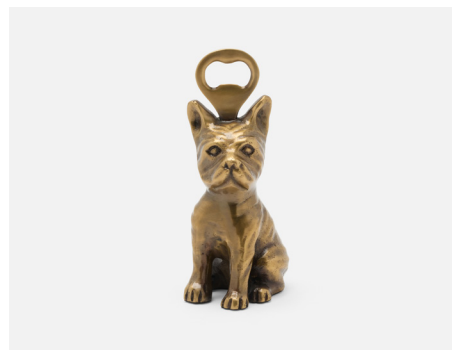

Benjamin Bottle Opener

NEW COLOR!
BP005574
1.5"W X 5.5"H
TARNISHED PEWTER METAL
PACK OF 3/UNIT MSRP: \$38.00

Marvin Bottle Opener

NEW COLOR!
BP005621
2"W X 5.5"H
TARNISHED PEWTER METAL
PACK OF 3/UNIT MSRP: \$62.00

Warren Flask

BP005593
3.5"W X 5.25"H
GRAY FULL-GRAIN LEATHER/
STAINLESS STEEL
INDIVIDUAL/MSRP: \$58.00

Warren Flask

BP005591
3.5"W X 5.25"H
FOREST GREEN FULL-GRAIN LEATHER/
STAINLESS STEEL
INDIVIDUAL/MSRP: \$58.00

Cosette Bottle Opener

BP005627
3"W X 5.5"H
ANTIQUÉ PEWTER METAL
PACK OF 3/UNIT MSRP: \$88.00

Cosette Bottle Opener

BP005625
3"W X 5.5"H
ANTIQUÉ BRASS METAL
PACK OF 3/UNIT MSRP: \$88.00

Cosette Bottle Opener