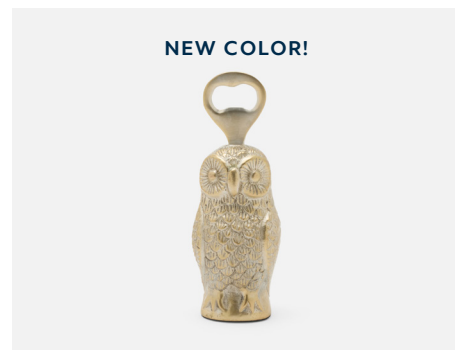

Marvin Bottle Opener

NEW COLOR!
BP005621
2"W X 5.5"H
TARNISHED PEWTER METAL
PACK OF 3/UNIT MSRP: $62.00