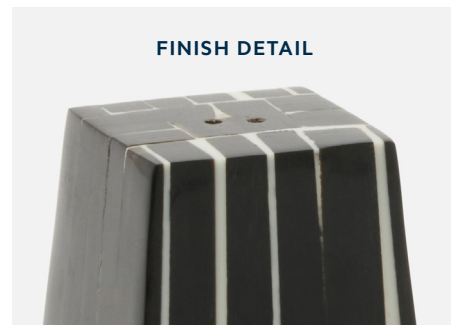

FINISH DETAIL