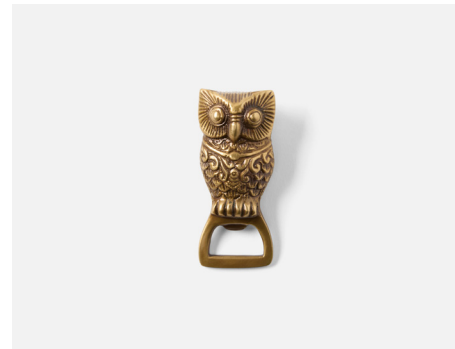

Sevasti Round Tray

BP005579

15.5"D X 0.5"H

SHINY NICKEL STAINLESS STEEL

INDIVIDUAL/MSRP: \$248.00

Wesley Champagne Bucket

BP005590

9"D X 9"H

BLACK/GOLD SWIRLED RESIN

INDIVIDUAL/MSRP: \$160.00

Archibald Mini Bottle Opener

BP005619
1.5"W X 3.5"H
TARNISHED PEWTER METAL
PACK OF 3/UNIT MSRP: \$38.00

Archibald Lrg Bottle Opener

BP005613
1.5"W X 5"H
TARNISHED PEWTER METAL
PACK OF 3/UNIT MSRP: \$68.00

Archibald Mini Bottle Opener

BP005617
1.5"W X 3.5"H
ANTIQUÉ BRASS METAL
PACK OF 3/UNIT MSRP: \$38.00

Theodore Bottle Opener

NEW COLOR!
BP005588
6"L X 3"W
ANTIQUÉ PEWTER METAL
PACK OF 2/UNIT MSRP: \$100.00