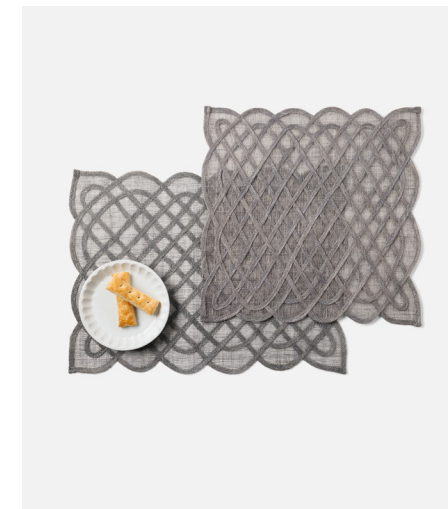

Ines Placemats

TITANIUM ABACA

BP005729

RECTANGULAR, 19"L X 14"W

PACK OF 4/UNIT MSRP: $38.00

BP005727

SQUARE, 15"L X 15"W

PACK OF 4/UNIT MSRP: $32.00