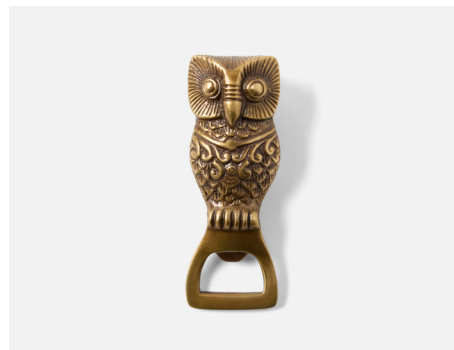

BLACK/GOLD SWIRLED RESIN

INDIVIDUAL/MSRP: \$160.00

Archibald Mini Bottle Opener

BP005619
1.5"W X 3.5"H
TARNISHED PEWTER METAL
PACK OF 3/UNIT MSRP: \$38.00

Archibald Lrg Bottle Opener

BP005613
1.5"W X 5"H
TARNISHED PEWTER METAL
PACK OF 3/UNIT MSRP: \$68.00

Archibald Mini Bottle Opener

BP005617
1.5"W X 3.5"H
ANTIQUÉ BRASS METAL
PACK OF 3/UNIT MSRP: \$38.00

Theodore Bottle Opener

NEW COLOR!
BP005588
6"L X 3"W
ANTIQUÉ PEWTER METAL
PACK OF 2/UNIT MSRP: \$100.00

Hartley Coaster with Box Set

BP005714
5"L X 5"W X 2"H
HIGH-GLOSS FAUX TORTOISE
BOX SET OF 4/MSRP: \$238.00

Archibald Lrg Bottle Opener

BP005615
1.5"W X 5"H
ANTIQUÉ BRASS METAL
PACK OF 3/UNIT MSRP: \$68.00