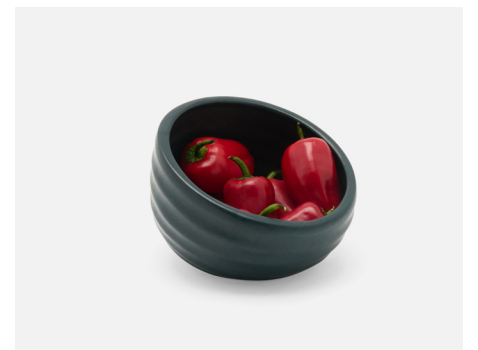

5"D X 3.5"H

WHITE SALT GLAZE STONEWARE

PACK OF 3/UNIT MSRP: \$72.00

Starla Serving Bowl

BP005504

5"D X 3.5"H

GRAY SALT GLAZE STONEWARE

PACK OF 3/UNIT MSRP: \$72.00