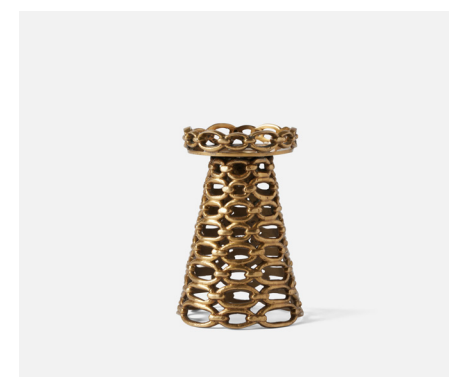

Marzia Large Salt and Pepper Shakers

BP005641
1.75"W X 3"H
BLACK/WHITE STRIPED RESIN
BOX SET OF 2/MSRP: \$82.00

FINISH DETAIL

Julius Small Candle Holder

BP004970

4"W X 5"H

MATTE NICKEL METAL

PACK OF 2/UNIT MSRP: \$128.00

Julius Large Candle Holder

BP004972

4"W X 7"H

MATTE NICKEL METAL

PACK OF 2/UNIT MSRP: \$148.00

Julius Small Candle Holder

BP004974

4"W X 5"H

ANTIQUE BRASS METAL

PACK OF 2/UNIT MSRP: \$128.00

Julius Large Candle Holder

BP004976

4"W X 7"H

ANTIQUE BRASS METAL

PACK OF 2/UNIT MSRP: \$148.00

Kevin Small Candle Holder