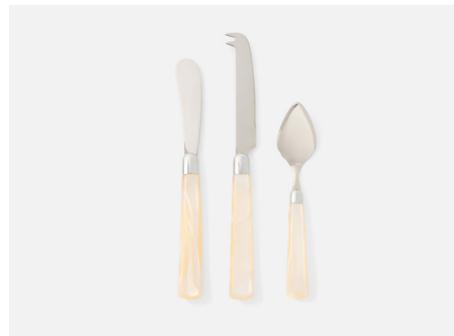

PACK OF 4/UNIT MSRP: \$20.00

Appetizer Fork Set

BP005531

1.5"W X 6"H

CHAMPAGNE ACRYLIC/POLISHED
SILVER STAINLESS STEEL

PACK OF 4/UNIT MSRP: \$20.00

Appetizer Fork Set

BP005542

1.5"W X 6"H

BLACK ACRYLIC/POLISHED SILVER
STAINLESS STEEL

PACK OF 4/UNIT MSRP: \$20.00

2-Piece Cake Serving Set

BP005514

10.5"L X 1.75"W, 11.75"L X 0.75"W

CHAMPAGNE ACRYLIC/POLISHED
SILVER STAINLESS STEEL

BOX SET OF 2/MSRP: \$138.00