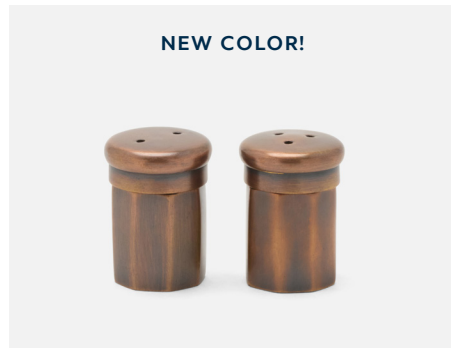

Duke Mini Salt and Pepper Shakers

NEW COLOR!
BP005599
1"D X 1"H
BRONZE METAL
BOX SET OF 2/MSRP: $122.00