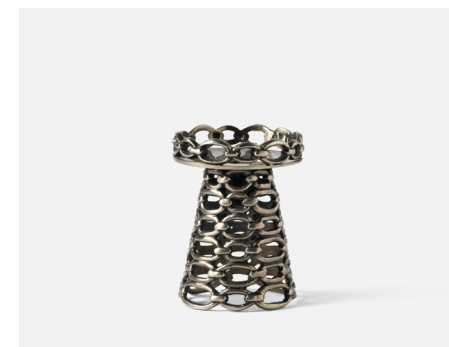

Duke Mini Salt and Pepper Shakers

NEW COLOR!
BP005599
1"D X 1"H
BRONZE METAL
BOX SET OF 2/MSRP: \$122.00

Duke Salt and Pepper Shakers

NEW COLOR!
BP005602
1.5"D X 1.5"H
BRONZE METAL
BOX SET OF 2/MSRP: \$236.00

Heidi Salt and Pepper Shakers

NEW COLOR!
BP005605
2"W X 3"H
POLISHED GOLD BRASS
BOX SET OF 2/MSRP: \$116.00

Marzia Mini Salt and Pepper Shakers

BP005644
1.75"W X 2"H
BLACK/WHITE STRIPED RESIN
BOX SET OF 4/MSRP: \$88.00

Marzia Large Salt and Pepper Shakers

BP005641
1.75"W X 3"H
BLACK/WHITE STRIPED RESIN
BOX SET OF 2/MSRP: \$82.00

FINISH DETAIL

Julius Small Candle Holder

BP004970

4"W X 5"H

MATTE NICKEL METAL

PACK OF 2/UNIT MSRP: \$128.00