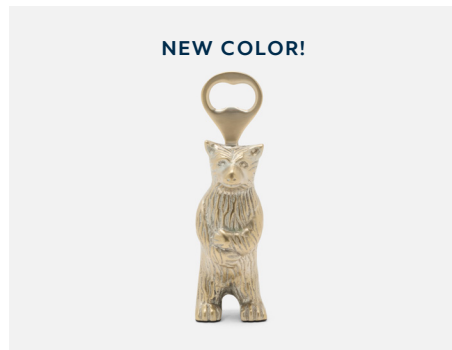

Benjamin Bottle Opener

NEW COLOR!
BP005574
1.5"W X 5.5"H
TARNISHED PEWTER METAL
PACK OF 3/UNIT MSRP: $38.00