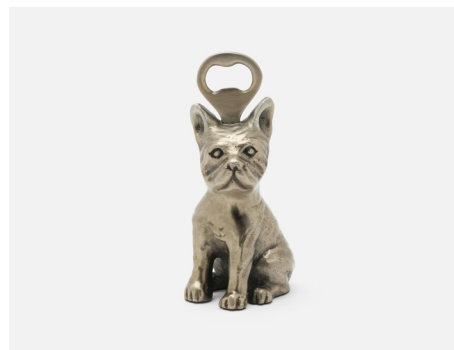

Cosette Bottle Opener

BP005627
3"W X 5.5"H
ANTIQUÉ PEWTER METAL
PACK OF 3/UNIT MSRP: $88.00