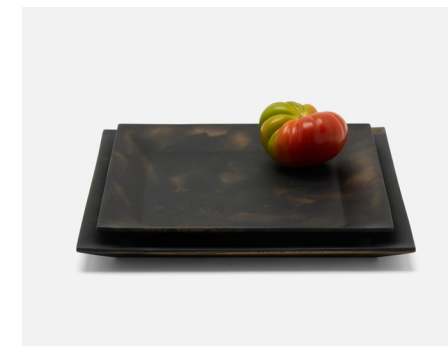

Square Serving Trays

BP005682

10.5" L X 10.5" W X 1" H, 12" L X 12" W X 1" H
AMBER SWIRLED RESIN
SET OF 2/MSRP: \$348.00

Rectangular Serving Trays

BP005670

14" L X 10" W X 1" H, 16" L X 12" W X 1" H
AMBER SWIRLED RESIN
SET OF 2/MSRP: \$368.00