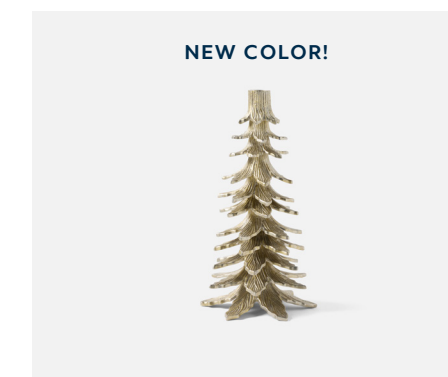

Kevin Large Candle Holder

BP005567

5.5"W X 10.5"H

TARNISHED SILVER ALUMINUM

PACK OF 2/UNIT MSRP: $154.00