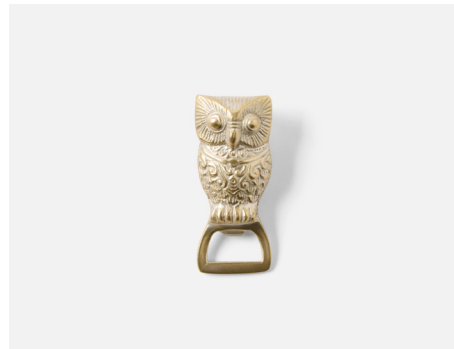

SHINY NICKEL STAINLESS STEEL

SET OF 6/MSRP: \$120.00

Sevasti Cocktail Shaker

BP005580

3.5"D X 9"H

ETCHED GLASS/SHINY NICKEL

STAINLESS STEEL

INDIVIDUAL/MSRP: \$72.00

Sevasti Round Tray

BP005579

15.5"D X 0.5"H

SHINY NICKEL STAINLESS STEEL

INDIVIDUAL/MSRP: \$248.00

Wesley Champagne Bucket

BP005590

9"D X 9"H

BLACK/GOLD SWIRLED RESIN

INDIVIDUAL/MSRP: \$160.00

Archibald Mini Bottle Opener

BP005619
1.5"W X 3.5"H
TARNISHED PEWTER METAL
PACK OF 3/UNIT MSRP: \$38.00

Archibald Lrg Bottle Opener

BP005613
1.5"W X 5"H
TARNISHED PEWTER METAL
PACK OF 3/UNIT MSRP: \$68.00

Archibald Mini Bottle Opener

BP005617
1.5"W X 3.5"H
ANTIQUÉ BRASS METAL
PACK OF 3/UNIT MSRP: \$38.00

Theodore Bottle Opener

NEW COLOR!
BP005588
6"L X 3"W
ANTIQUÉ PEWTER METAL
PACK OF 2/UNIT MSRP: \$100.00