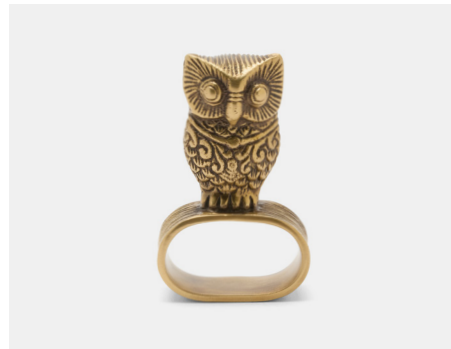

SET OF 2/MSRP: \$148.00

Dathan Tree Candy Dish

BP005694

4.5"D X 7.5"H, 5"D X 10.25"H

TORTOISE HAND BLOWN GLASS

SET OF 2/MSRP: \$148.00

Archibald Napkin Rings

BP005711
2"W X 4"H
ANTIQUE BRASS METAL
BOX SET OF 4/MSRP: \$48.00