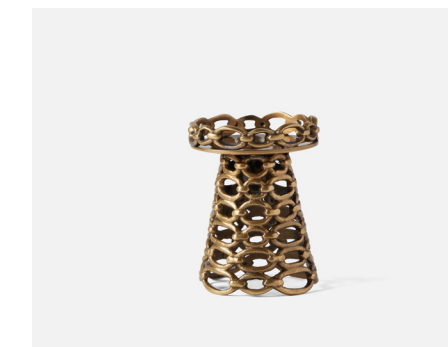

Marzia Large Salt and Pepper Shakers

BP005641
1.75"W X 3"H
BLACK/WHITE STRIPED RESIN
BOX SET OF 2/MSRP: \$82.00

FINISH DETAIL

Julius Small Candle Holder

BP004970

4"W X 5"H

MATTE NICKEL METAL

PACK OF 2/UNIT MSRP: \$128.00

Julius Large Candle Holder

BP004972

4"W X 7"H

MATTE NICKEL METAL

PACK OF 2/UNIT MSRP: \$148.00

Julius Small Candle Holder

BP004974

4"W X 5"H