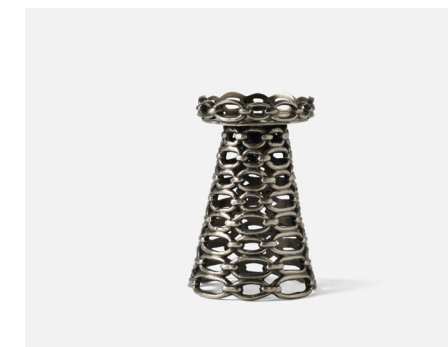

Marzia Large Salt and Pepper Shakers

BP005641
1.75"W X 3"H
BLACK/WHITE STRIPED RESIN
BOX SET OF 2/MSRP: \$82.00

FINISH DETAIL

Julius Small Candle Holder

BP004970

4"W X 5"H

MATTE NICKEL METAL

PACK OF 2/UNIT MSRP: \$128.00

Julius Large Candle Holder

BP004972

4"W X 7"H

MATTE NICKEL METAL

PACK OF 2/UNIT MSRP: \$148.00

Julius Small Candle Holder

BP004974

4"W X 5"H