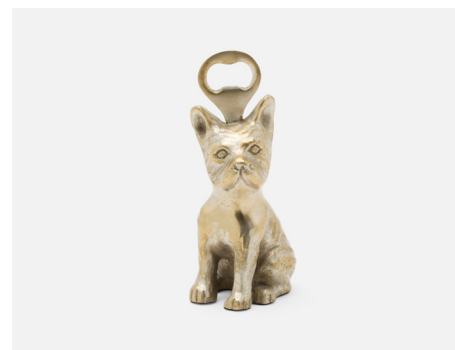

Benjamin Bottle Opener

NEW COLOR!
BP005574
1.5"W X 5.5"H
TARNISHED PEWTER METAL
PACK OF 3/UNIT MSRP: \$38.00

Marvin Bottle Opener

NEW COLOR!
BP005621
2"W X 5.5"H
TARNISHED PEWTER METAL
PACK OF 3/UNIT MSRP: \$62.00

Warren Flask

BP005593
3.5"W X 5.25"H
GRAY FULL-GRAIN LEATHER/
STAINLESS STEEL
INDIVIDUAL/MSRP: \$58.00

Warren Flask

BP005591
3.5"W X 5.25"H
FOREST GREEN FULL-GRAIN LEATHER/
STAINLESS STEEL
INDIVIDUAL/MSRP: \$58.00

Cosette Bottle Opener

BP005627
3"W X 5.5"H
ANTIQUÉ PEWTER METAL
PACK OF 3/UNIT MSRP: \$88.00

Cosette Bottle Opener

BP005625
3"W X 5.5"H
ANTIQUÉ BRASS METAL
PACK OF 3/UNIT MSRP: \$88.00

Cosette Bottle Opener