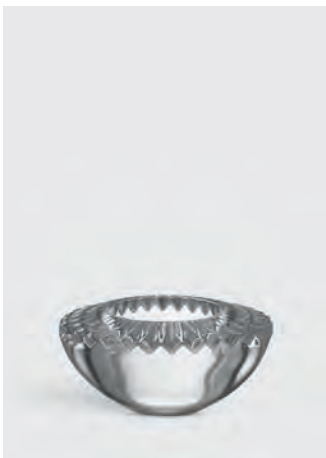

Brilliance

Orrefors

The Brilliance is a votive designed by Orrefors with intricate cut patterns of angular facets which reflects the light. Add this votive to complete the table setting or to implement an elegant style for the home. The collection launched in 2021.

BRILLIANCE VOTIVE

SKU no. 6301362
Color Clear
Size H 2.17" x W 4.21"
Weight 1.4 lbs

7321646082551