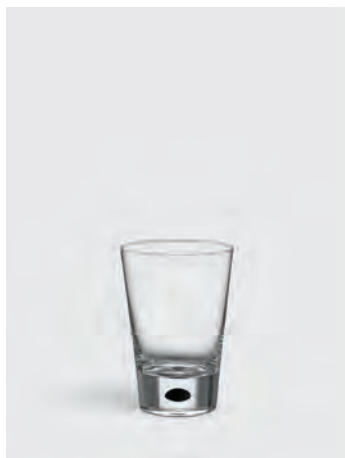

With the austere and elegant Metropol, Erika Lagerbielke continues in her own footsteps, from her breakthrough with Intermezzo and into the future. It has the same intriguing mystery that we know from Intermezzo - the sealed drop of color- but paired with another approach to color and style. The straight lines, like the name Metropol, bring modern city living to mind. Metropol includes glasses for champagne, red and white wine and beer. There is also a coupe, tumbler and a carafe which works equally well for water and wine. The collection was launched in 2017.