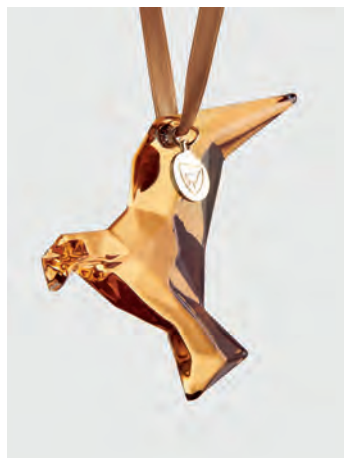

Annual Holiday Ornament

Orrefors

The Orrefors Annual Ornament is a dear tradition to us – and clearly to many more. As this year marks the 40th anniversary of its inception, it felt suitable to make it extra special.

In the holiday spirit of pause and reflection, we looked back to the ornament's origin, more specifically the very first edition. In 1984, Olle Alberius designed a crystal dove, and it took flight right from the start. Only right, then, that the Annual Ornament for 2024 is the Homage Dove.

This year's Annual Ornament is available in two executions – one in clear crystal glass and one limited edition hand-painted in 21-karat gold.

ANNUAL HOLIDAY ORNAMENT HOMAGE DOVE 2024

SKU no. 6490833
Color Clear
Size H 3.9" x W 3.35"
Weight 0.1 lbs

7321646106486

ANNUAL HOLIDAY ORNAMENT HOMAGE DOVE 21 K GOLD 2024

SKU no. 6490834
Color Gold
Size H 3.9" x W 3.35"
Weight 0.1 lbs

7321646106493