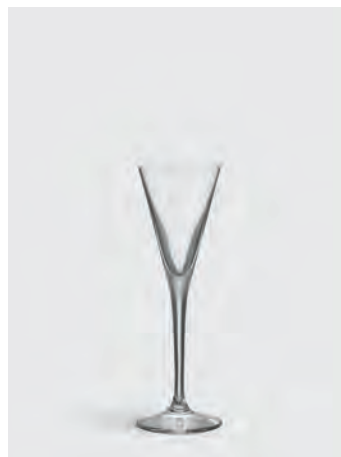

MORE SNAPS 2-PACK

SKU no. 6310153
Color Clear
Size H 7.09" x W 2.36"
Volume 2.37 oz
Weight 0.26 lbs

7321646045266