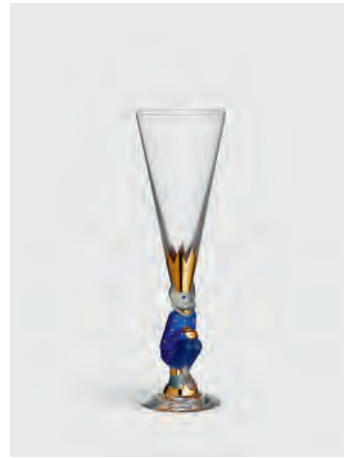

SPARKLING DEVIL BLUE

SKU no. 6267942
Color Blue
Size H 9.06" x W 2.72"
Volume 6.42 oz
Weight 1.06 lbs

7321646057900