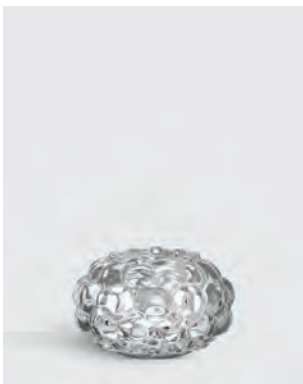

RASPBERRY SERVING PLATE

SKU no. 6475774
Color Clear
Size H 2.36" x W 15.35"
Weight 8.38 lbs

RASPBERRY VASE SMALL

SKU no. 6101500
Color Clear
Size H 6.30" x W 4.88"
Weight 3.31 lbs

RASPBERRY VASE LARGE

SKU no. 6101501
Color Clear
Size H 7.87" x W 6.10"
Weight 3.97 lbs

7321646047178

7321646042289

7321646042296

RASPBERRY VOTIVE CLEAR SMALL

SKU no. 6475761
Color Clear
Size H 2.17" x W 3.62"
Weight 1.43 lbs

RASPBERRY VOTIVE CLEAR MEDIUM

SKU no. 6475762
Color Clear
Size H 2.72" x W 4.33"
Weight 2.20 lbs