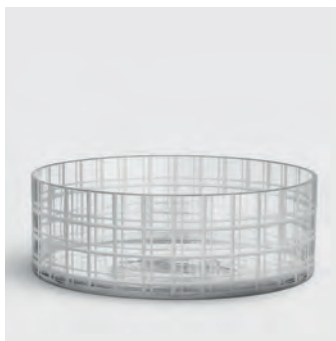

CUT IN NUMBER BOWL CHECKERS

SKU no. 6552534
Color Clear
Size H 3.74" x W 10.83"
Weight 4.08 lbs

7321646066261