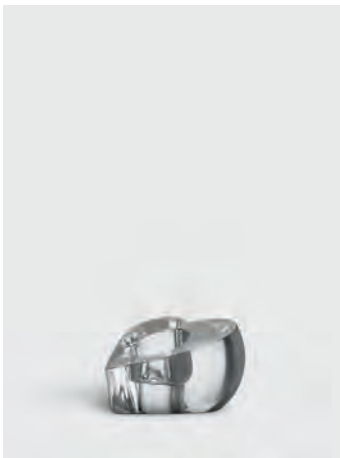

Valentino

Martti Rytönen

Valentino is a convergence of hard and soft elements. This thick, crystal-clear glass is shaped like a heart – the universal symbol of care, warmth and love. By also giving the heart a bulging shape, Martti Rytönen has made the glass almost appear to be pulsating. The votive holder has a round hole, allowing the candle to sink down at just the right level making the light visible through the glass, but still reaching up over the edge. The manufacturing technique of the bowl gives the inner edges a gently rounded look. Fill it with classic love letters written on paper, or with a little water and a few roses floating on the surface. The collection launched in 2010.

VALENTINO VOTIVE CLEAR

SKU no. 6530562
Color Clear
Size H 2.68" x W 4.21"
Weight 1.81 lbs

7319675305628