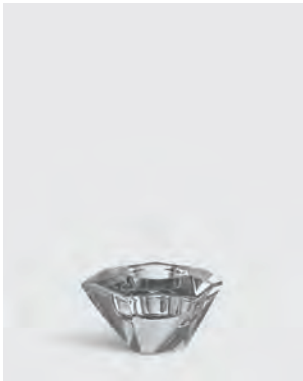

Precious

Malin Lindahl

Like the most precious of treasures, designer Malin Lindahl has designed jewels made of crystal glass – a vase, a bowl, and a platter – to adorn the contemporary home. The facets and the asymmetrical design refract the light beautifully and give the hand-cut Orrefors crystal an innovative, inspiring expression.

PRECIOUS VOTIVE CLEAR

SKU no. 6569262
Color Clear
Size H 2.36" x W 4.69"
Weight 1.43 lbs