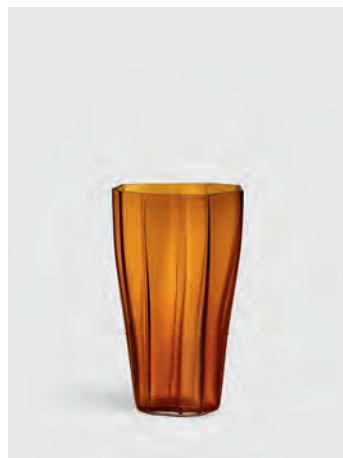

REED VASE AMBER MEDIUM

SKU no. 6540908
Color Amber
Size H 11.81" x W 6.97"
Weight 5.45 lbs