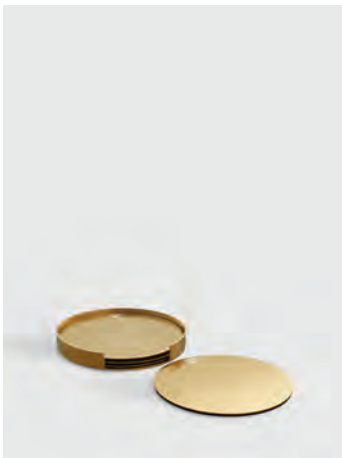

7321646047116

PEAK HIGHBALL 4-PACK

SKU no. 6311136
Color Clear
Size H 5.91" x W 2.83"
Volume 12.51 oz
Weight 0.99 lbs

7321646047093

PEAK NON SLIP COASTERS 4-PACK

SKU no. 6311175
Color Gold
Size H 0.12" x W 3.94"
Weight 0.93 lbs