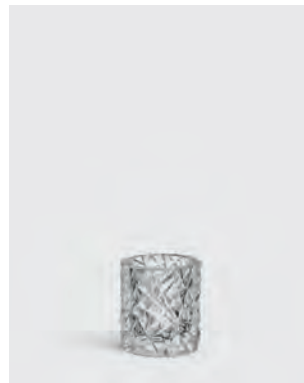

CARAT CANDLE HOLDER CLEAR SMALL

SKU no. 6590171
Color Clear
Size H 3.15" x W 2.95"
Weight 0.88 lbs