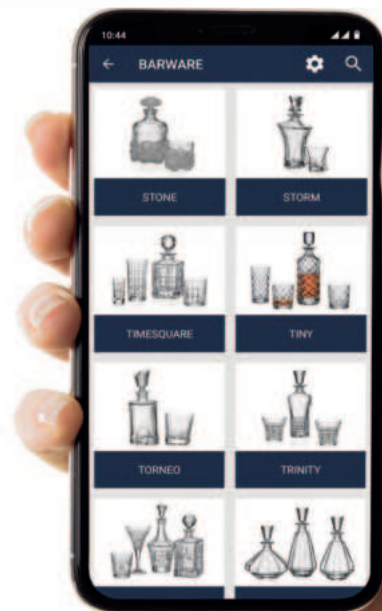

## ASSORT DECOR

ANSERASSORT SET1.....19,20

ANSERASSORT SET2.....21,22

*App*

You can browse the wide range of our product range in the updated Crystal BOHEMIA app.

A new feature is now available. Items in the catalogue are provided with an EAN code. Use the app, simply scan the code and start purchasing.