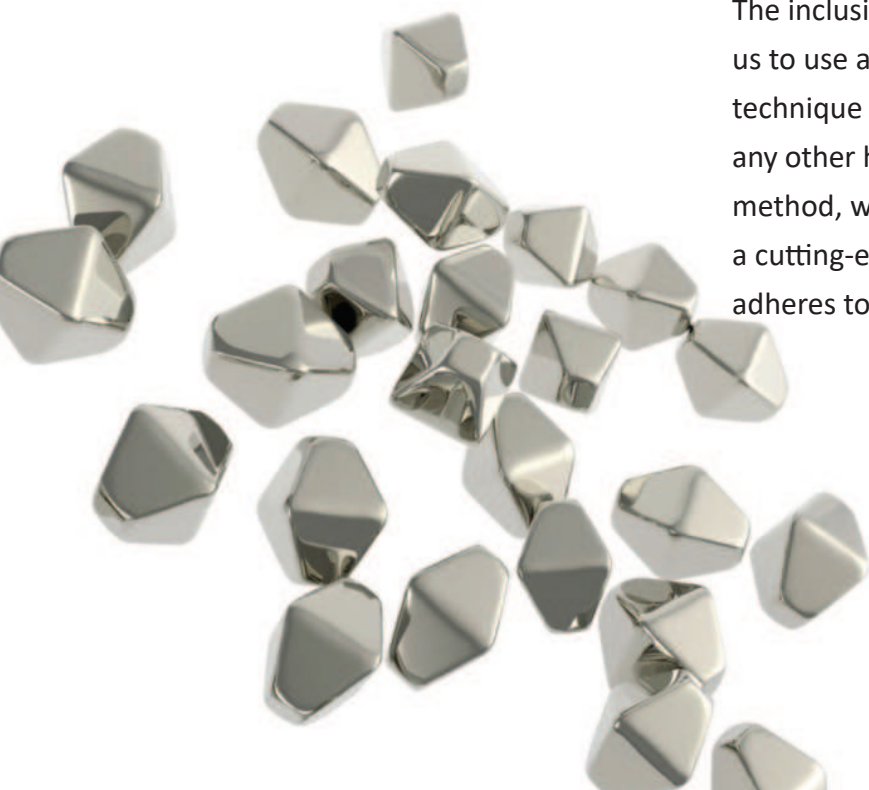

The inclusion of titanium in our glass melt enables us to use an environmentally-friendly glass melting technique that does not contain lead compounds or any other heavy metals. Thanks to this unique method, we are able to implement fire polishing, a cutting-edge ecological glass polishing process that adheres to best available techniques (BAT) guidelines.