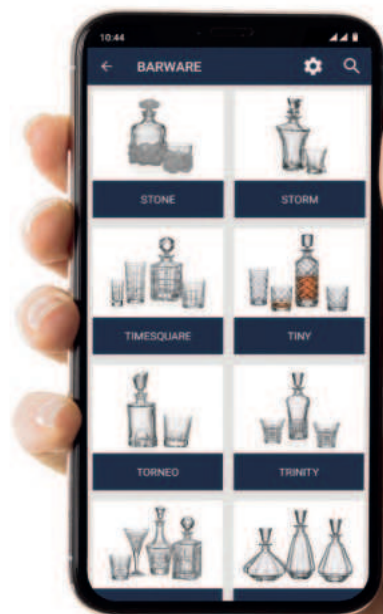

Traditional Packaging

The assortment, for which we want to emphasize its value, is packed in our traditional blue box. The gold etiquette on it represents a guarantee of the uniqueness of our crystal and all its excellent properties.

At the customer's request, a sandblasted sign is possible.

App

You can browse the wide range of our product range in the updated Crystal BOHEMIA app.

A new feature is now available. Items in the catalogue are provided with an EAN code. Use the app, simply scan the code and start purchasing.